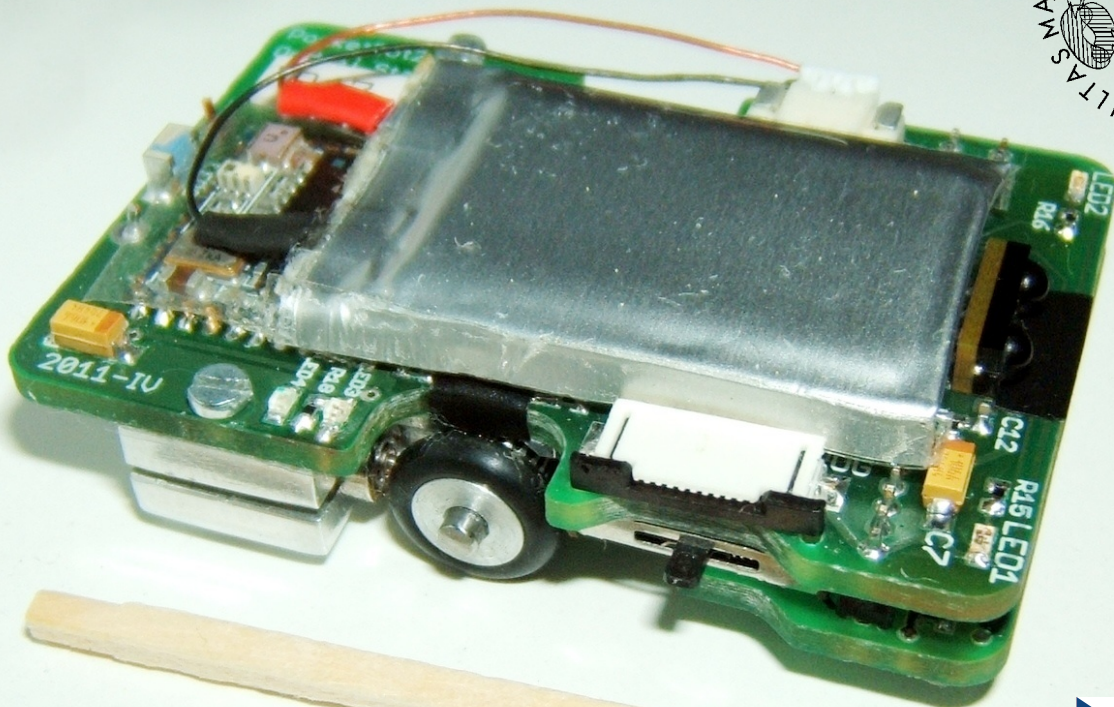

matchbox sized robot

PocketBot2

dimensions:

48 × 32 × 13mm

wight: 20g (body 15g, accu 5g)

Czech Republic